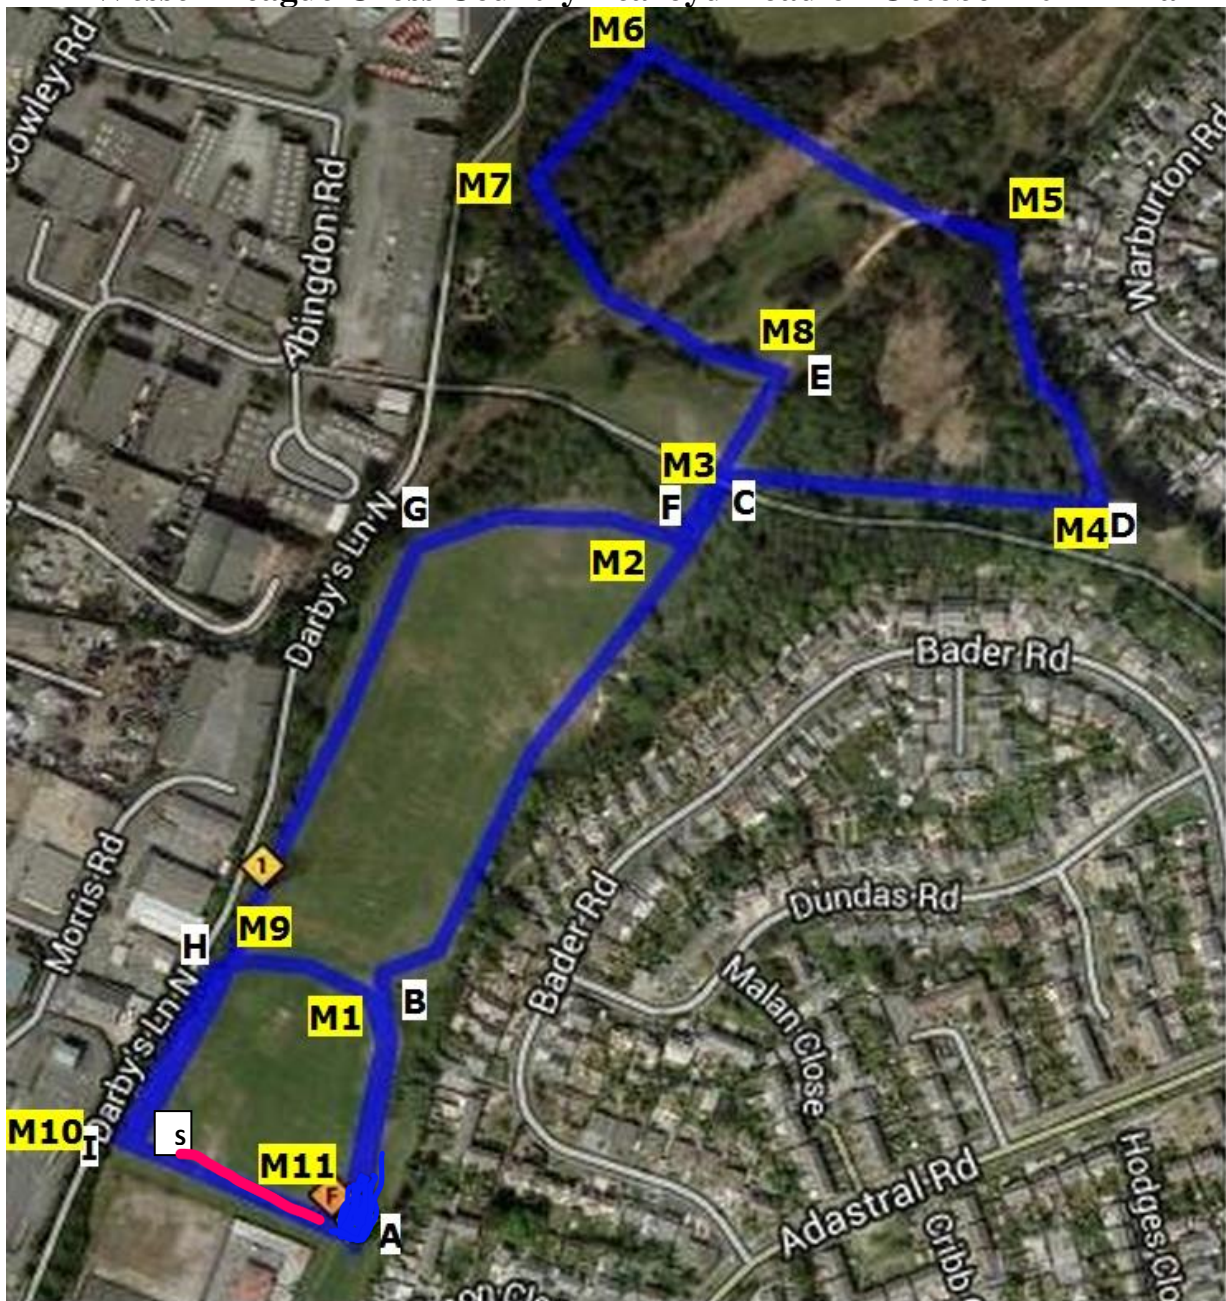

# Wessex League Cross Country Learoyd Road 6<sup>th</sup> October 2024-Final

|       |                |        |   |
|-------|----------------|--------|---|
| 11:45 | Under 11 G     | 1900 m | Start to 2 Medium Laps                            |
| 11:55 | Under 11 B     | 1900 m | Start to 2 Medium Laps                            |
| 12:10 | Under 13 G     | 3230 m | Start to 1 Small Lap + 1 Medium lap + 1 Large Lap |
| 12:25 | Under 13 B     | 3230 m | Start to 1 Small Lap + 1 Medium lap + 1 Large Lap |
| 12:40 | Under 17 M & W | 4220 m | Start to 1 Small Lap + 2 Large Laps               |
| 12:50 | Senior Women   | 5970 m | Start to 1 Small Lap + 3 Large Laps               |
| 13:15 | Under 15 B & G | 3800 m | Start to 2 Medium Lap + 1 Large Lap               |
| 13:35 | Senior Men     | 7920 m | Start to 1 Small Lap + 4 Large Laps               |

*Please note for 2024, Senior Age Group Runners can compete in either the Senior Women's or Senior Men's Race. Details of how such results are managed can be found in the 2024 Rules.*

|            |   |                     |
|------------|---|---------------------|
| Large Lap  | = | A B C D E F G H I A |
| Medium Lap | = | A B F G H I A       |
| Small Lap  | = | A B H I A           |